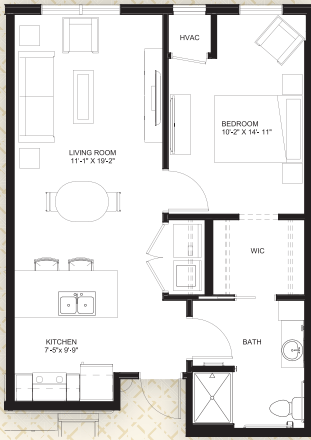

# Hamilton House

## Independent *Plus* & Assisted Living Floor Plans

**DIETRICH**  
1 Bed, 1 Bath - 678 SF

**LINDNER**  
1 Bed, 1 Bath + Den, Balcony - 791 SF

**WIRTH**  
2 Bed, 1 Bath - 821 SF

**CONCORDIA**  
2 Bed, 2 Bath, Balcony - 1,085 SF

**HALLE**  
2 Bed, 1 Bath, + Den - 1,483 SF

**Hamilton House**  
**SENIOR LIVING**  
*...because the journey matters*

**(262) 421-5551**

\*Actual floor plans may vary.