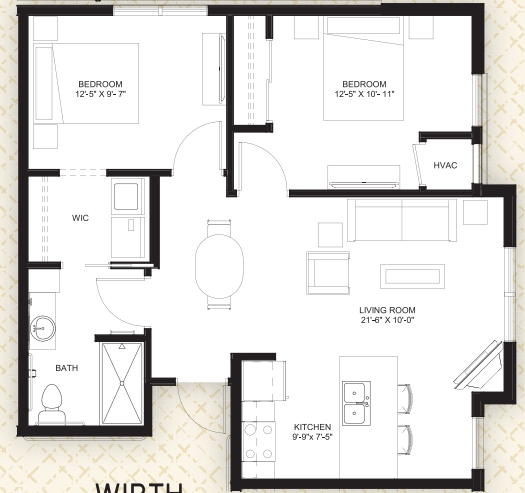

# Hamilton House

## Independent *Plus* & Assisted Living Floor Plans

**DIETRICH**  
1 Bed, 1 Bath - 678 SF

**LINDNER**  
1 Bed, 1 Bath + Den, Balcony - 791 SF

**WIRTH**  
2 Bed, 1 Bath - 821 SF

**CONCORDIA**  
2 Bed, 2 Bath, Balcony - 1,085 SF

**HALLE**  
2 Bed, 1 Bath, + Den - 1,483 SF

**Hamilton House**  
**SENIOR LIVING**  
*...because the journey matters*

**(262) 421-5551**

\*Actual floor plans may vary.