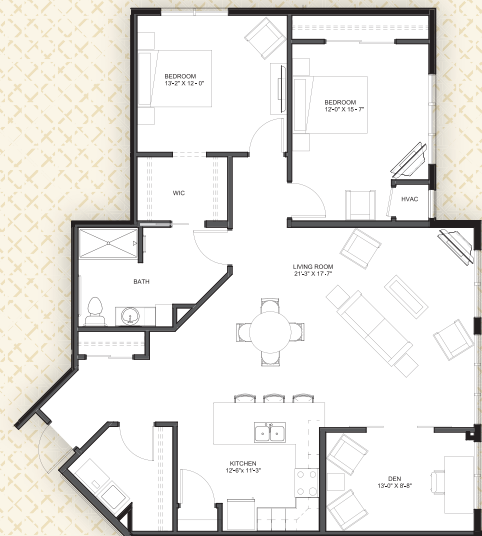

# Hamilton House

## Independent *Plus* & Assisted Living Floor Plans

**DIETRICH**  
1 Bed, 1 Bath - 678 SF

**LINDNER**  
1 Bed, 1 Bath + Den, Balcony - 791 SF

**WIRTH**  
2 Bed, 1 Bath - 821 SF

**CONCORDIA**  
2 Bed, 2 Bath, Balcony - 1,085 SF

**HALLE**  
2 Bed, 1 Bath, + Den - 1,483 SF

**Hamilton House**  
**SENIOR LIVING**  
*...because the journey matters*

**(262) 421-5551**

\*Actual floor plans may vary.