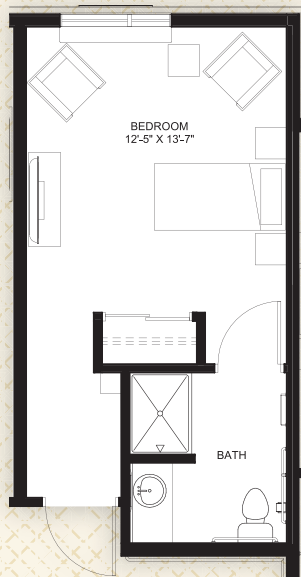

# Hamilton House

## Memory Care Studio Floor Plans

**MILLER**  
MC Studio - 320 SF

**FISCHER**  
MC Studio (Corner) - 325 SF

**SCHROEDER**  
MC Studio (End) - 336 SF

**HILGEN**  
MC Studio (Suite) - 341 SF

**Hamilton House**  
**SENIOR LIVING**  
*...because the journey matters*