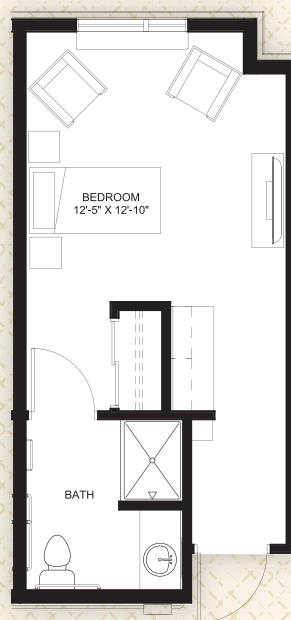

# Hamilton House

## Memory Care Studio Floor Plans

**MILLER**  
MC Studio - 320 SF

**FISCHER**  
MC Studio (Corner) - 325 SF

**SCHROEDER**  
MC Studio (End) - 336 SF

**HILGEN**  
MC Studio (Suite) - 341 SF

**Hamilton House**  
**SENIOR LIVING**  
*...because the journey matters*

**(262) 421-5551**

\*Actual floor plans may vary.