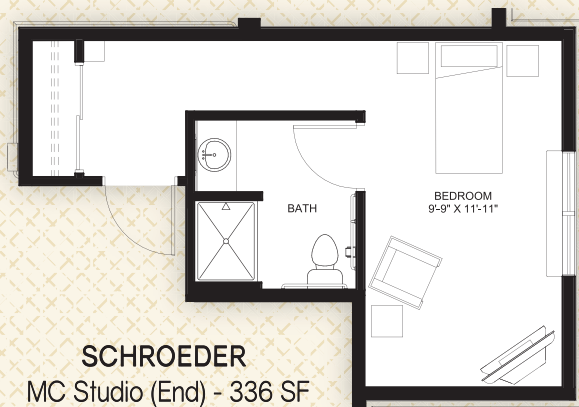

# Hamilton House

## Memory Care Studio Floor Plans

**MILLER**  
MC Studio - 320 SF

**FISCHER**  
MC Studio (Corner) - 325 SF

**SCHROEDER**  
MC Studio (End) - 336 SF

**HILGEN**  
MC Studio (Suite) - 341 SF

**Hamilton House**  
**SENIOR LIVING**  
*...because the journey matters*