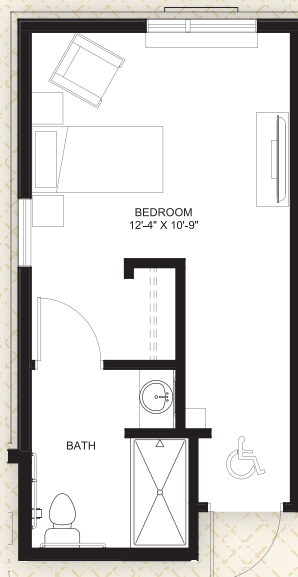

# Hamilton House

## Memory Care Studio Floor Plans

**MILLER**  
MC Studio - 320 SF

**FISCHER**  
MC Studio (Corner) - 325 SF

**SCHROEDER**  
MC Studio (End) - 336 SF

**HILGEN**  
MC Studio (Suite) - 341 SF

**Hamilton House**  
**SENIOR LIVING**  
*...because the journey matters*